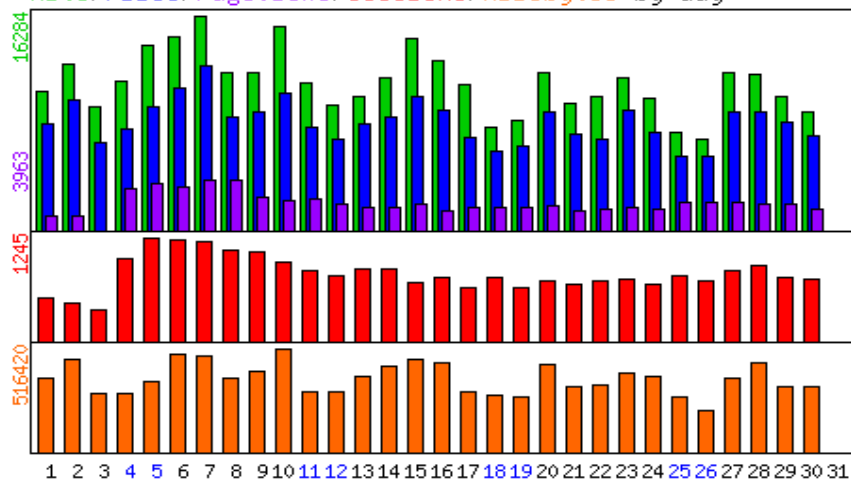

Hits/Files/Pageviews/Sessions/Kilobytes by day

Day	Sessions	
1	545	2.19%
2	482	1.94%
3	393	1.58%
4	1010	4.06%
5	1245	5.00%
6	1238	4.97%
7	1212	4.87%
8	1116	4.48%
9	1087	4.37%
10	971	3.90%
11	863	3.47%
12	796	3.20%
13	898	3.61%
14	887	3.56%
15	734	2.95%
16	792	3.18%
17	654	2.63%
18	782	3.14%
19	655	2.63%
20	739	2.97%
21	699	2.81%
22	743	2.98%
23	762	3.06%
24	698	2.80%
25	805	3.23%
26	745	2.99%
27	864	3.47%
28	931	3.74%
29	795	3.19%
30	758	3.04%
Total	24899	100.00%
Average	829	3.33%